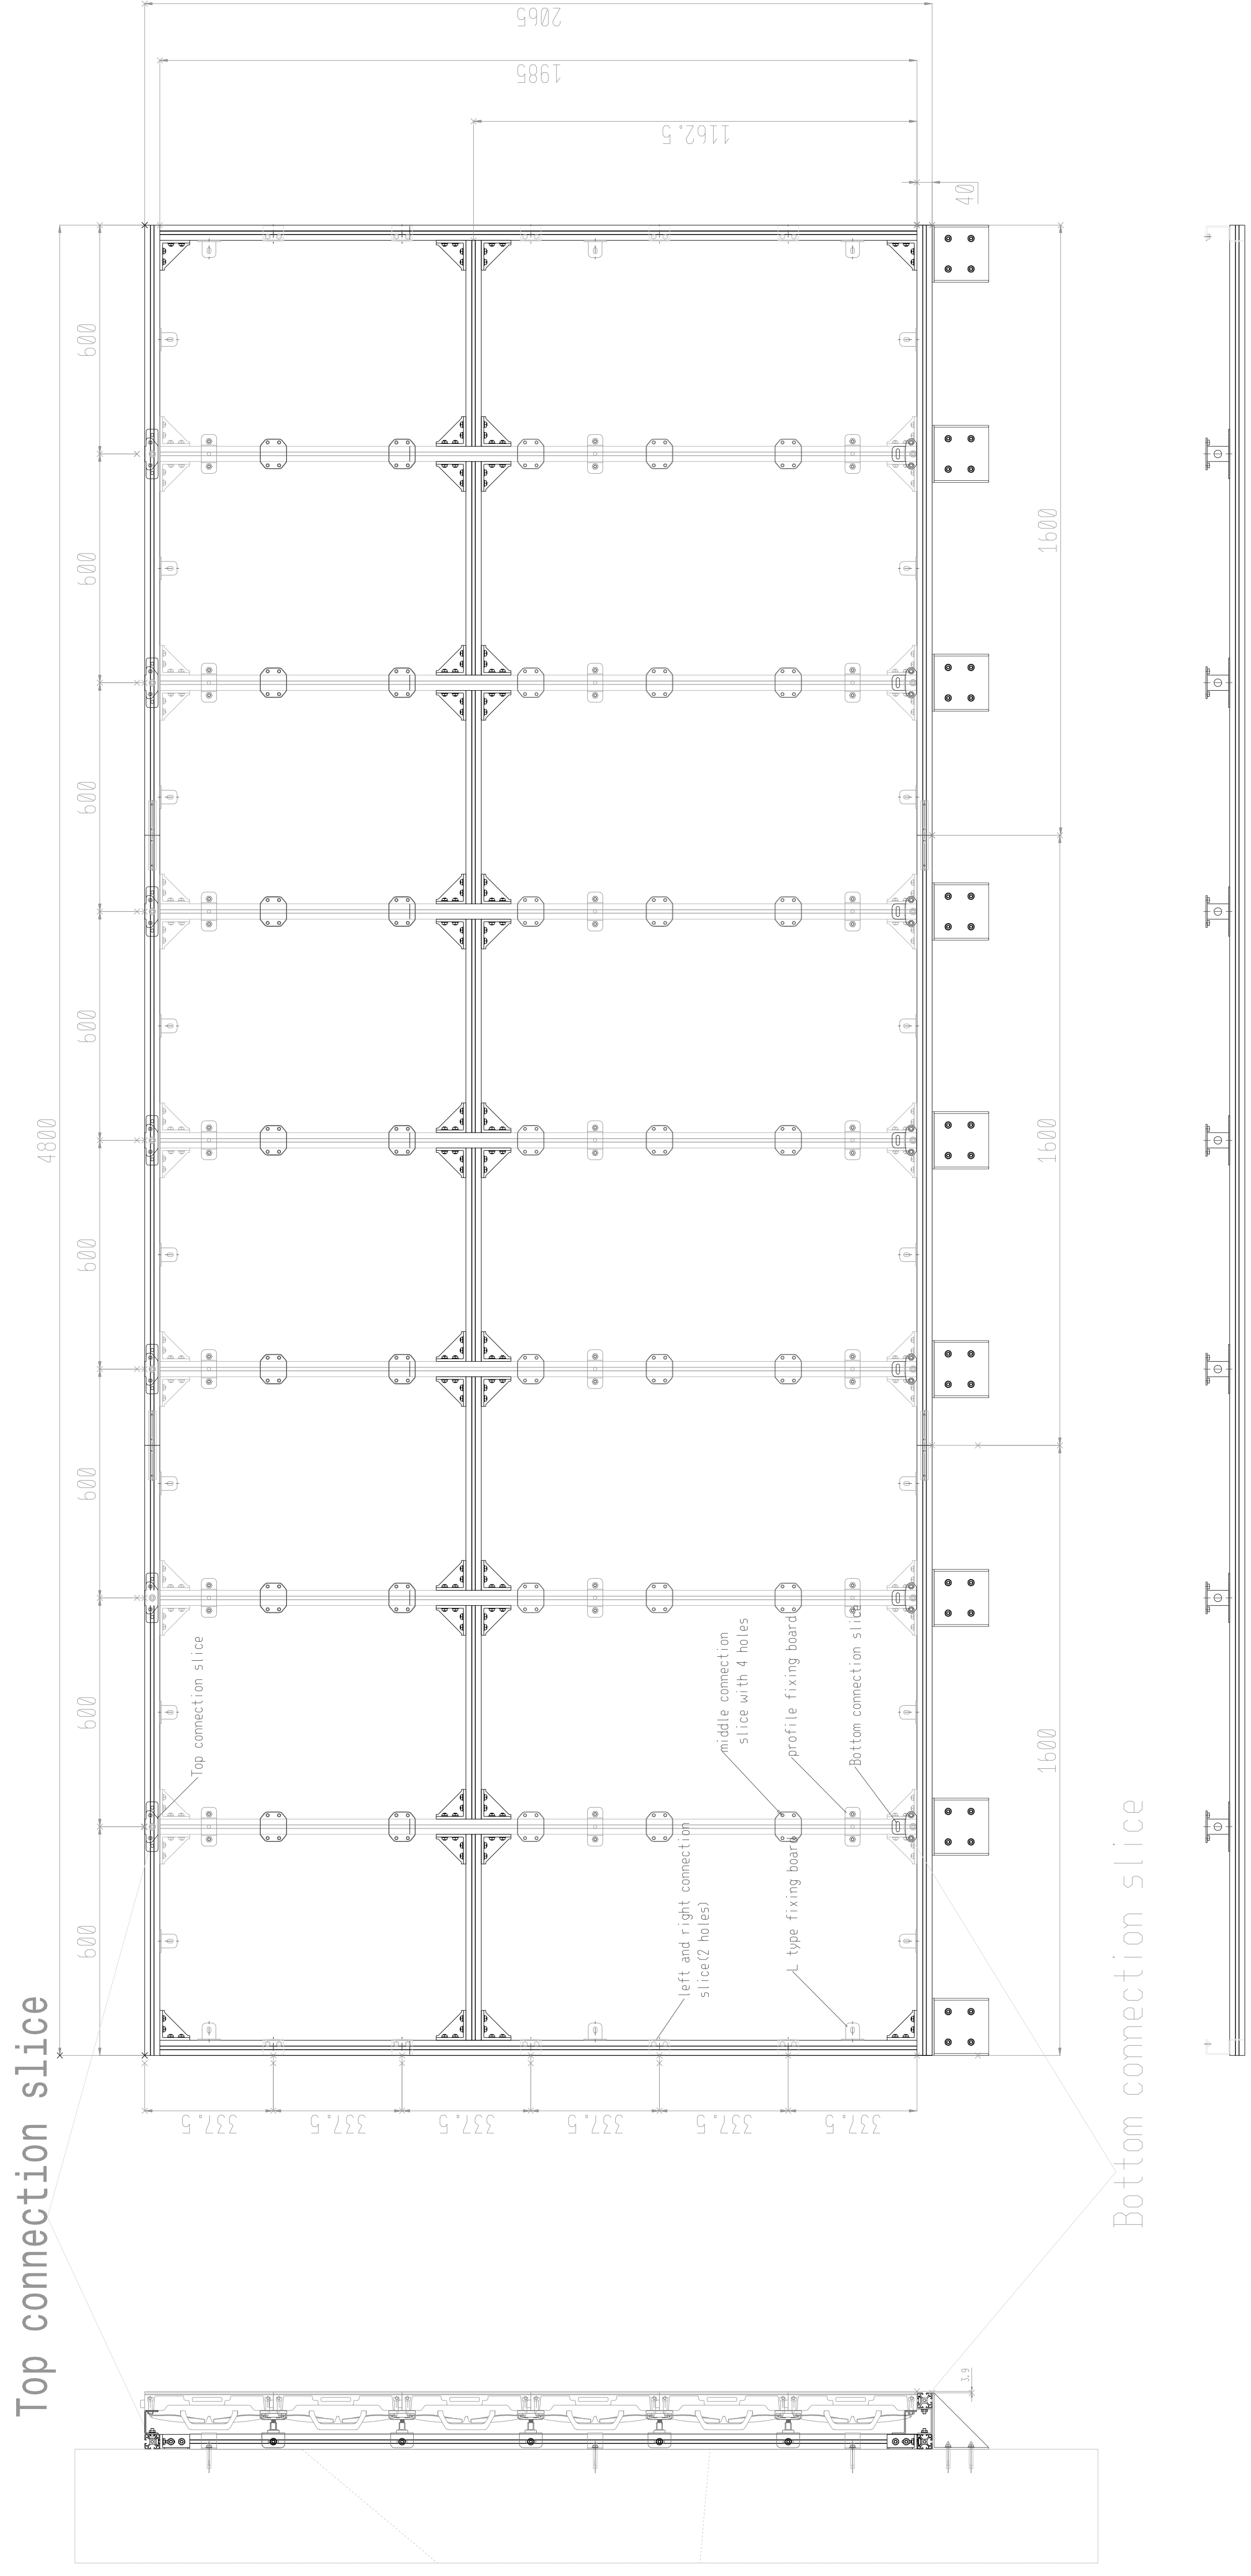

8X6

All dimensions in Millimeters
Inches indicated only for information

Product name	INDI 000.040.10	Part number	INDI 000.040.10
GTI	INDI 000.040.10	GTI	INDI 000.040.10
Rev.	01	Rev.	01
Scale	1:10	Scale	1:10
Author		Author	
Checker		Checker	
Approver		Approver	
Date		Date	
Sheet	1/1	Sheet	1/1
Product name	C SEED 217 - 8x6 - 125mm Standard mounting frame		
GTI	INDI 000.040.10		
Rev.	01		